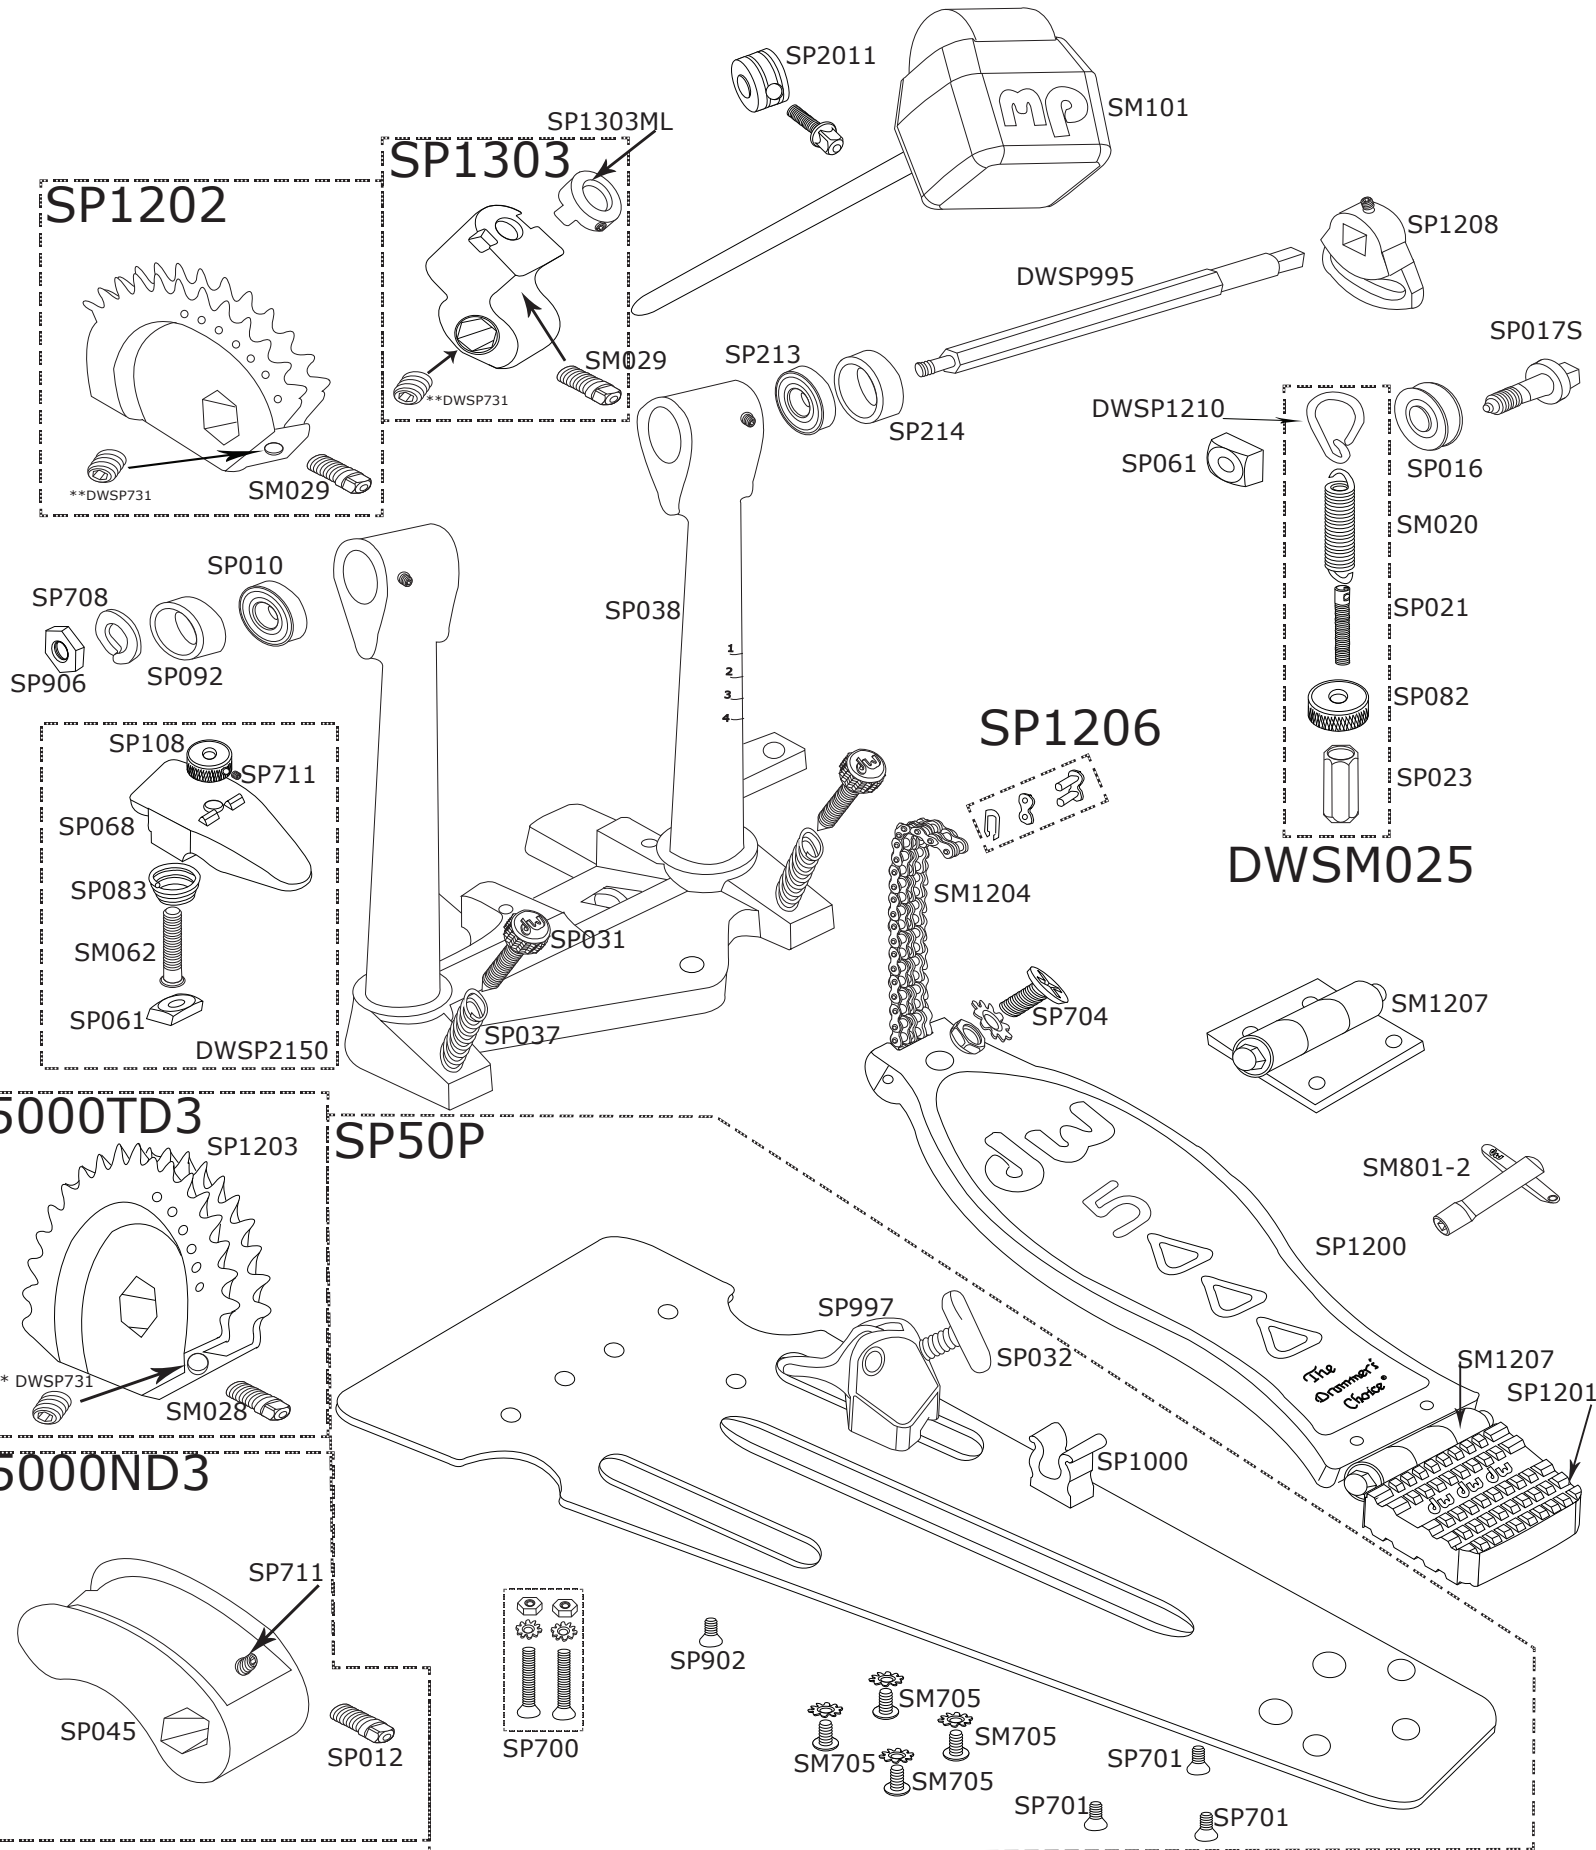

DW 5000 SINGLE PEDAL

DW 5000 SINGLE PEDAL

Part Number Description

DWSP010	3/4" OD PRECISION BEARING
DWSP012	SCREW W/ COLLAR FOR 9000 STRAP .472" LNG
DWSP016	ROCKER HUB
DWSP017S	TURBO SCREW W/ SQUARE HEAD
DWSP021	10-32 X 1.95 SPRING SCREW, 5K & 9K PEDAL
DWSP020	SPRING W/FELT INSERT
DWSP023	SPRING HEX LOCK NUT FOR #21 SPRING SCREW
DWSP025	STANDARD SPRING ASSEMBLY
DWSP028	1/4-20X9/16 INCH DRUM KEY SCREW (4 PACK)
DWSP029	3/8" DRUM KEY SCREW (4 PACK)
DWSP031	PEDAL SPUR ONLY, KNURLED, 5K/9K/BOA
DWSP032	WING SCREW, TOE CLAMP BLOCK 5/16-18 X 1"
DWSP037	SPRING ONLY FOR DWSP036 PEDAL SPUR
DWSP038	BASE CASTING FOR 5000 SERIES PEDALS
DWSP045	CAM CASTING FOR #046 NYLON STRAP W/ SCREWS
DWSP50P	PEDAL PLATE W/ DUAL ADJ. HOOP CLAMP
DWSP061	SQUARE NUT, 1/4-20 5000 TOE/9000 CAM/BOA
DWSP062	TOE CLAMP SCREW
DWSP068	TOE CLAMP W/ NO HOLE
DWSP082	10-32 KNURLED STEP NUT FOR SPRING SCREW
DWSP083	SPRING FOR TOE CLAMP SCREW
DWSP092	BUSHING 3/4" FOR 5000 PEDALS, ONE BEVEL
DWSP101	TWO WAY BEATER - SMART PACK
DWSP108	KNURLED NUT (NO STEP) 1/4-20 (TOE CLAMP)
DWSP214	7/8" OUTER BUSHING FOR HEX SHAFT
DWSP700	SCREW, NUT & WASHERS BASE CASTNG 2 PACK
DWSP701	BACK HEEL SCREW (2 PACK)
DWSP704	SCREW AND NUT FOR PEDAL CHAIN
DWSP705	SCREW & WASHER FOR HINGE (4 PACK)
DWSP708	LOCK WASHER FOR #232 HEX SHAFT
DWSP711	SOC SCREW (BASE CASTING BUSH)
DWSP801-2	DW STANDARD STEEL DRUM KEY
DWSP902	SCREW FOR BASEPLATE
DWSP906	HEX NUT FOR HEX SHAFT
DWSP995	RED 5000 PEDAL HEX SHAFT, ALUMINUM
DWSP997	TOE CLAMP BLOCK ASS
DWSP1000	PLASTIC MOLDED PEDAL KEY CLIP W/ SCREW
DWSP1200	DELTA II FOOTBOARD
DWSP1201	DELTA II HEEL CASTING
DWSP1202	DELTA II ACCELERATOR SPROCKET W/SCREW
DWSP1203	DELTA II TURBO SPROCKET W/SCREW
DWSP1204	5000/7000 DOUBLE CHAIN W/LINK
DWSP1206	DELTA II CHAIN CLIP & PIN
DWSP1207	DELTA II HINGE
DWSP1210	DELTA II ROCKER
DWSP1303	BEATER HUB W/MEMORY LOCK COMPLETE, BLACK

** DWSP731 SET SCREW FOR SPROCKET/BEATER HUB - PLEASE NOTE
OLDER PEDALS WILL HAVE A KEYSCREW.